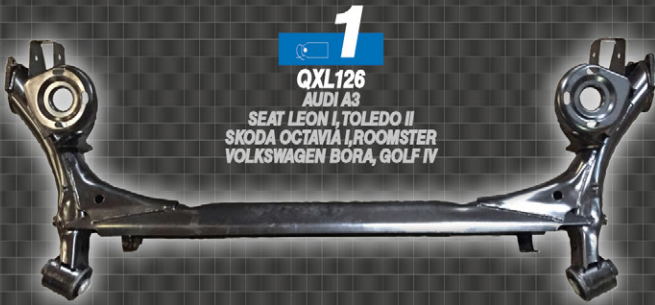

3
QXL136R
CITROËN BERLINGO III, C4 PICASSO I, DS5
PEUGEOT 5008 I, PARTNER III

1
QXL126
AUDI A3
SEAT LEON I, TOLEDO II
SKODA OCTAVIA I, ROOMSTER
VOLKSWAGEN BORA, GOLF IV